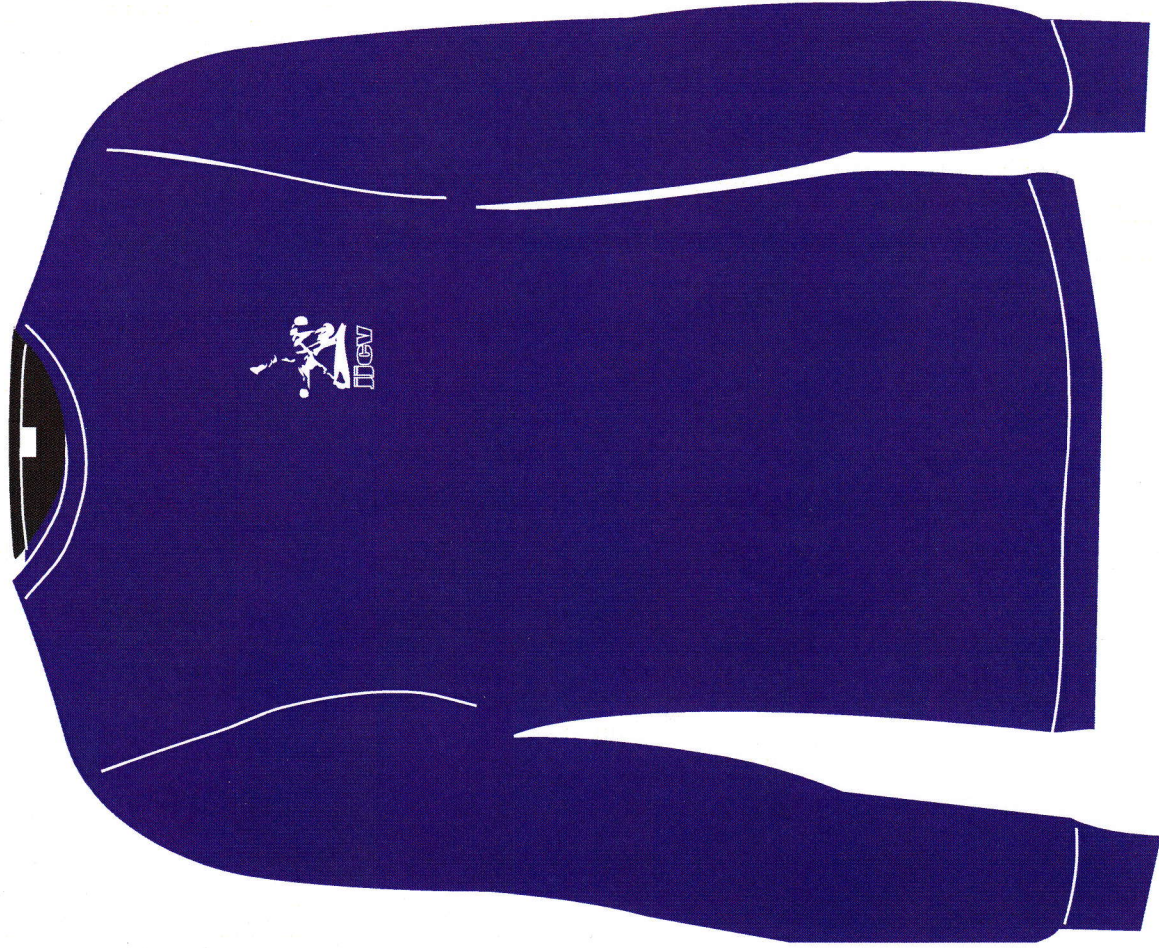

Logo coeur = 12x8cm

Logo dos = 35x16.7cm